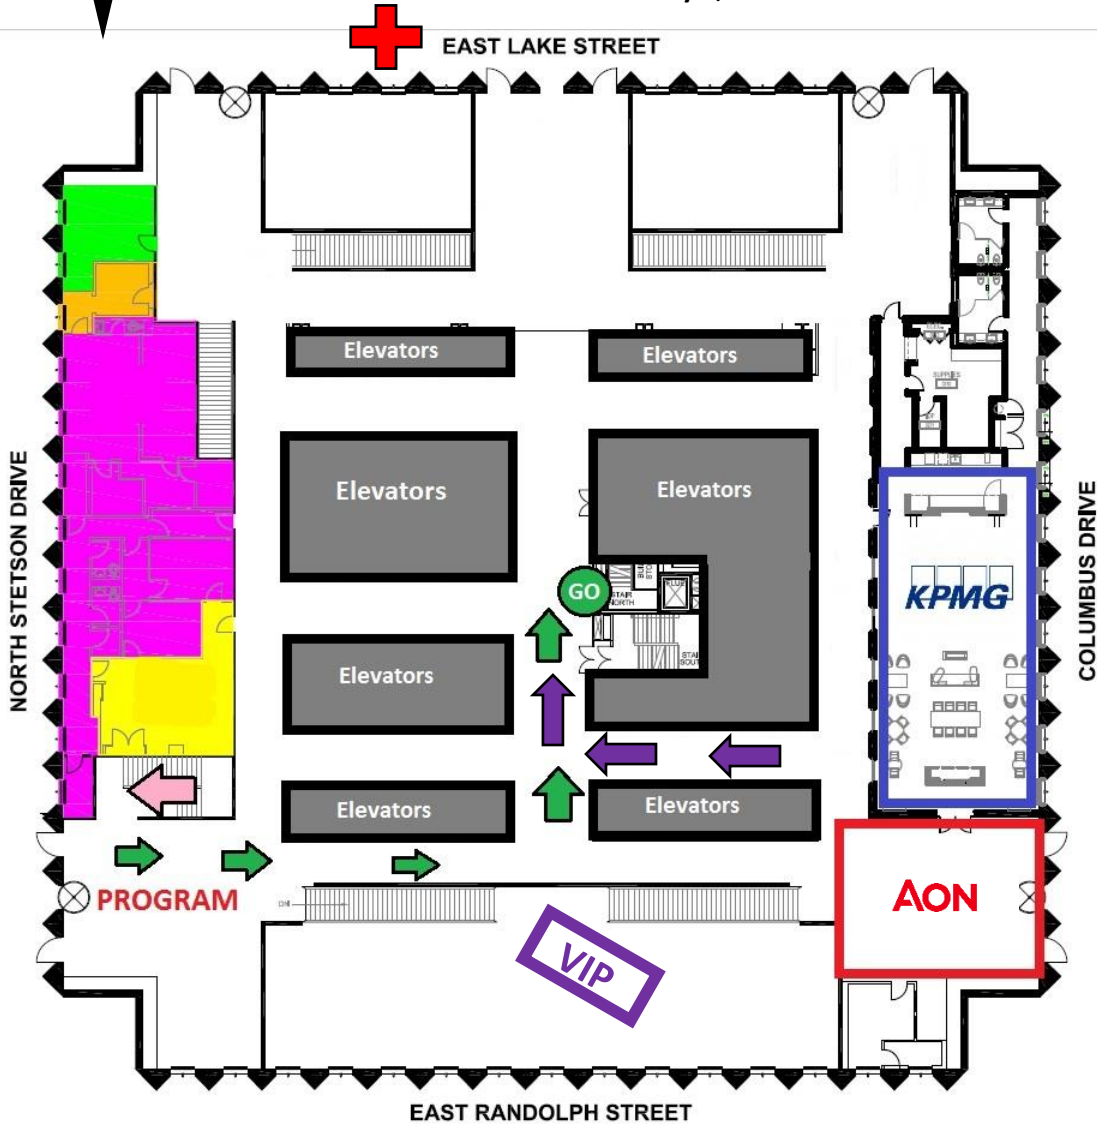

Upper Level Lobby Map  
Aon Step Up for Kids presented by KPMG  
February 5, 2023

## Legend

 – Path to Stairwell

 – Stairway from lower lobby to 2<sup>nd</sup> level

 – Ambulance located in upper lobby circle drive

 – Stairwell entrance

 – VIP entrance in lower level south lobby, restricted access to those with Aon or KPMG employee badge or on list

 – VIP team access to stairwell