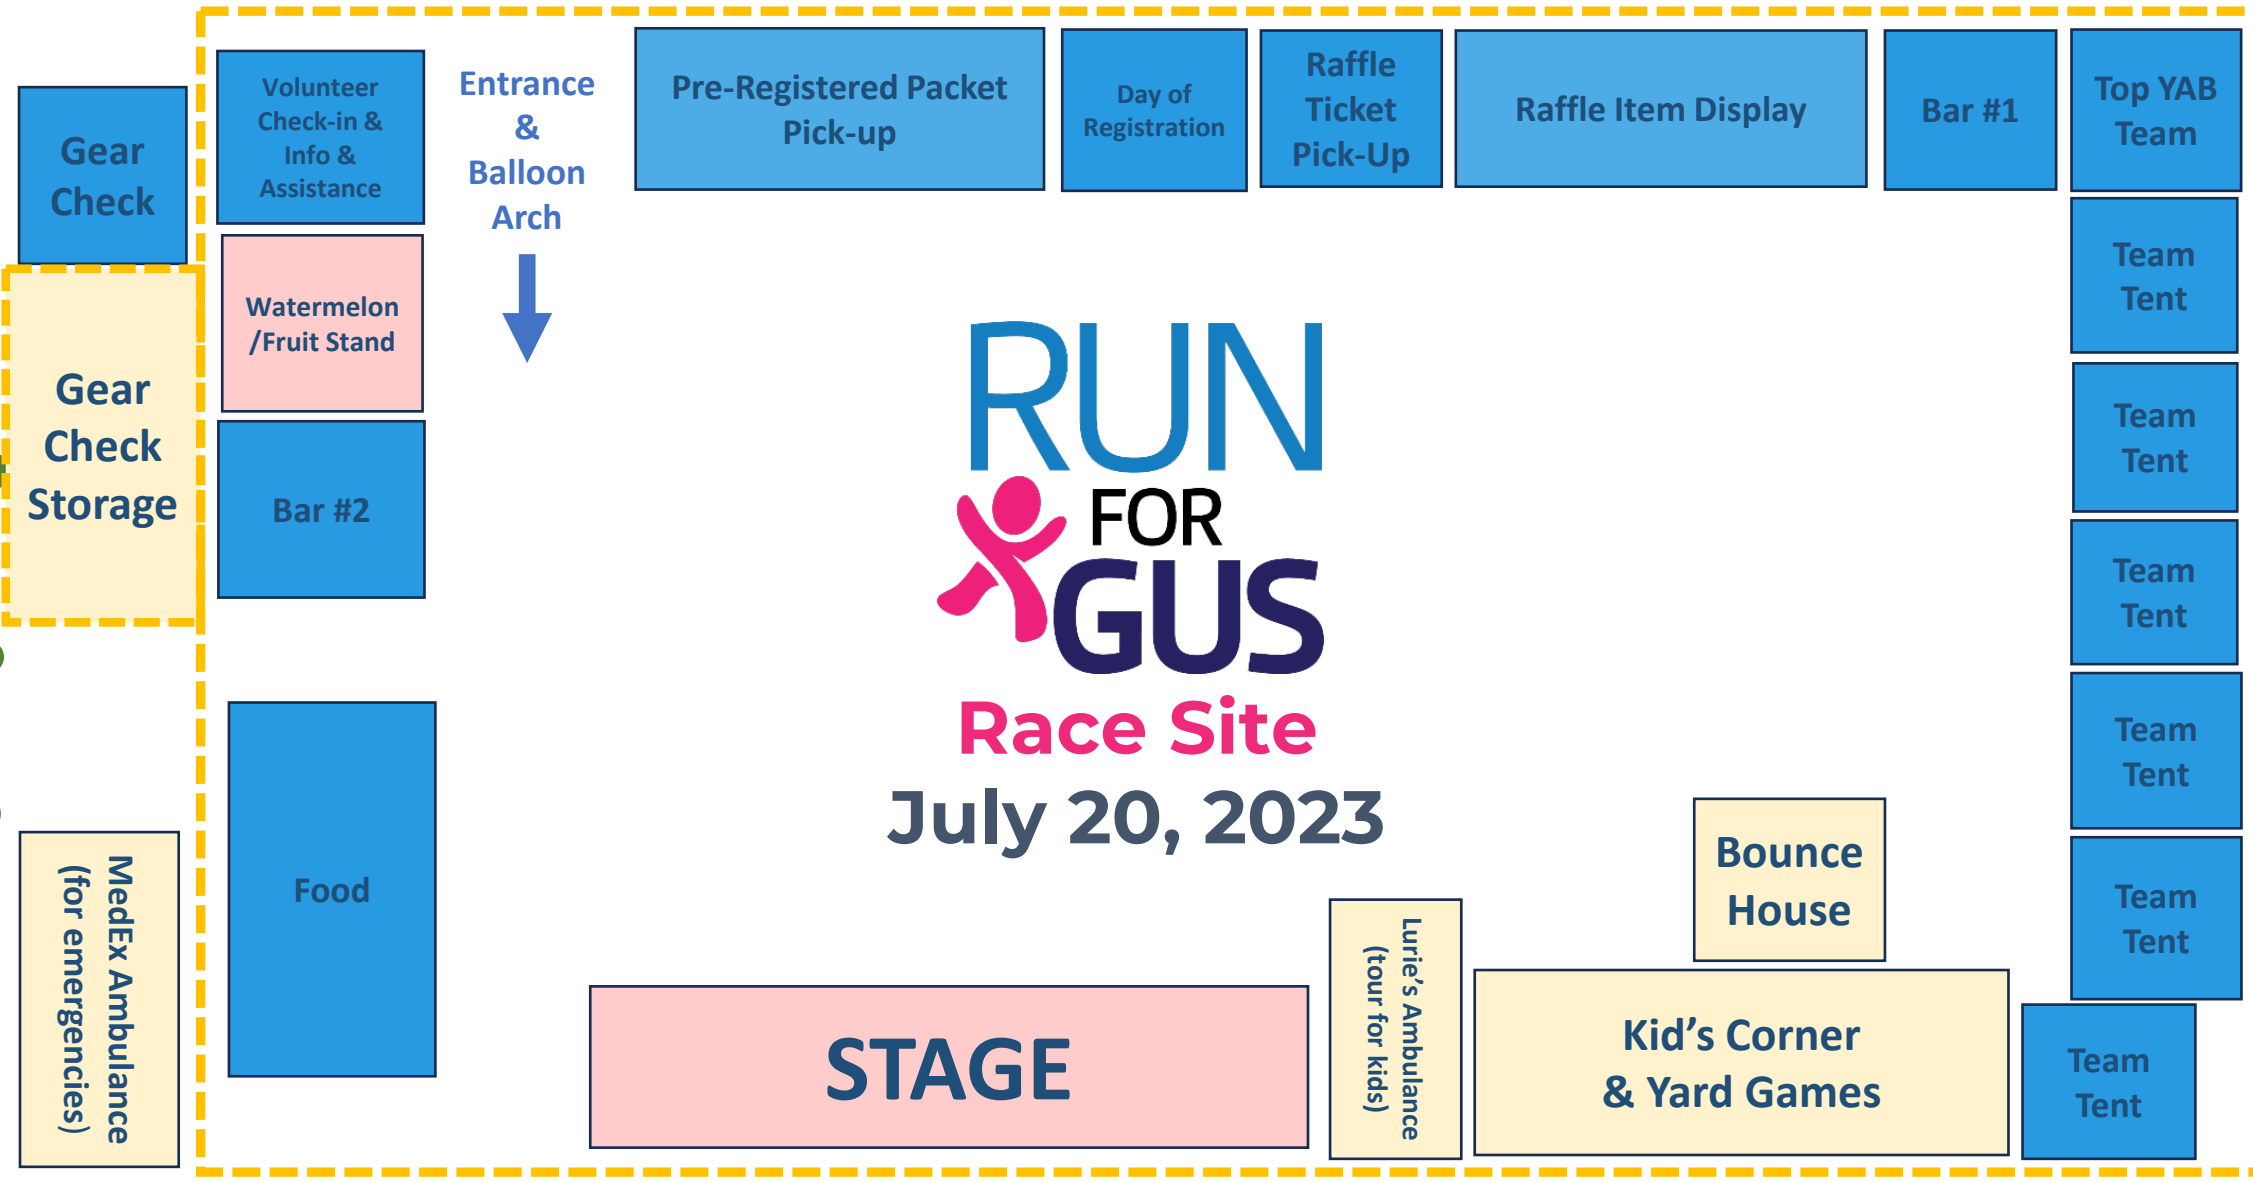

Cannon Drive / Public Parking

Sidewalk/ Kid's Race + Start & Finish Line, Going North (5K + 1 Mile)

←
Portable Restrooms THIS WAY

↓
Harbor / Water THIS WAY

RUN FOR GUS

Race Site
July 20, 2023

STAGE

Sidewalk/Running Path, Going South (5K)