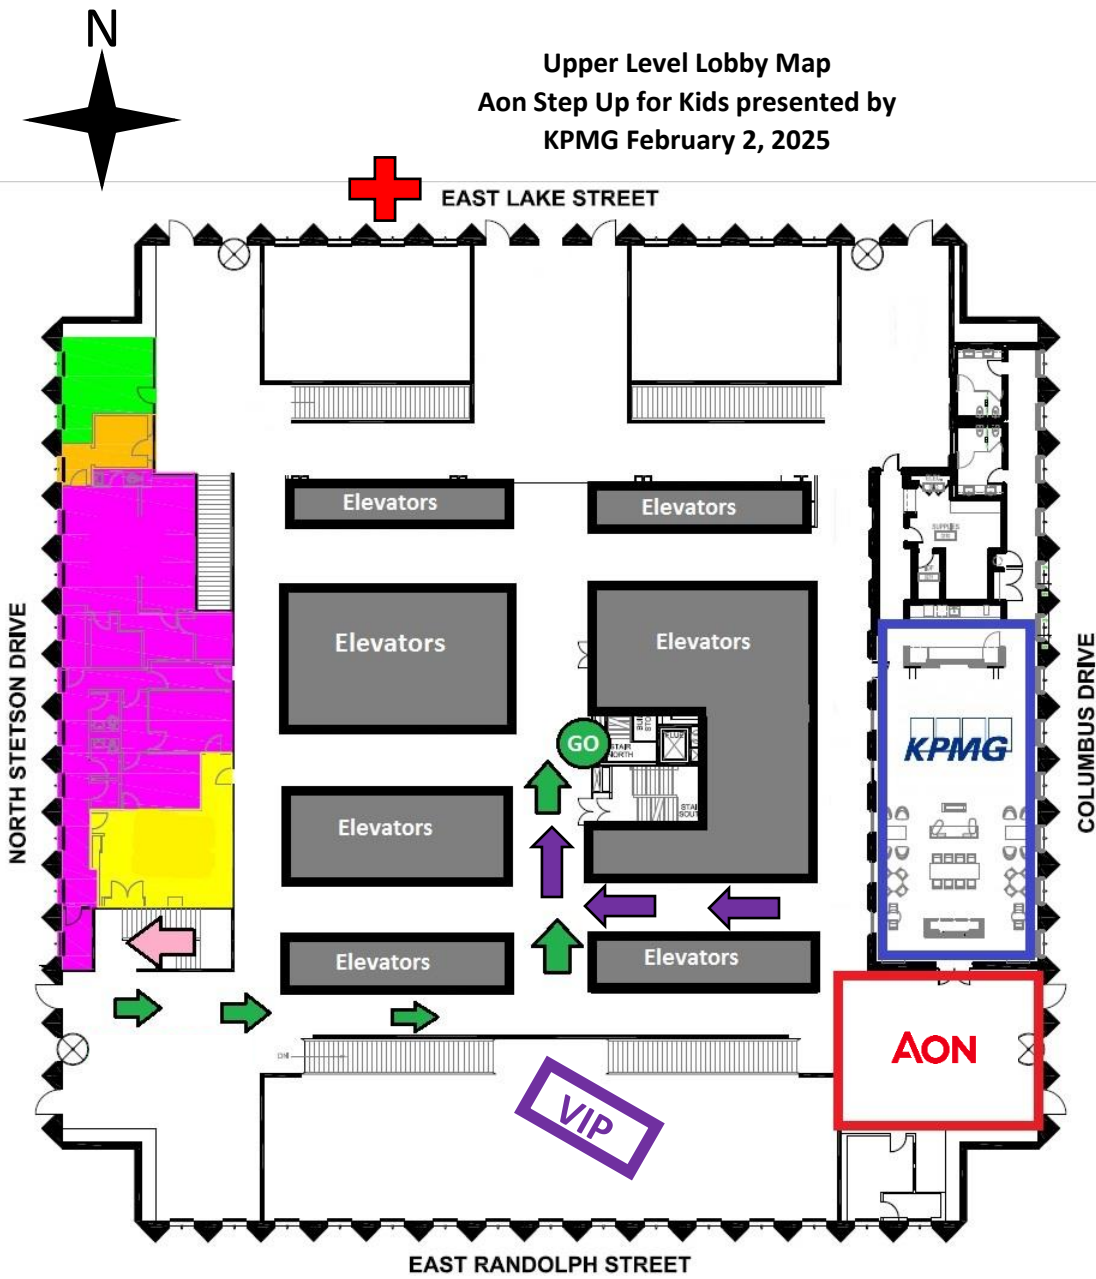

Upper Level Lobby Map
 Aon Step Up for Kids presented by
 KPMG February 2, 2025

Legend

➡ - Path to Stairwell

↗ - Stairway from lower lobby to 2nd level

⊕ - Ambulance located in upper lobby circle drive

GO - Stairwell entrance

VIP - VIP entrance in lower level south lobby, restricted access to those with Aon or KPMG employee badge or on list

➡ - VIP team access to stairwell