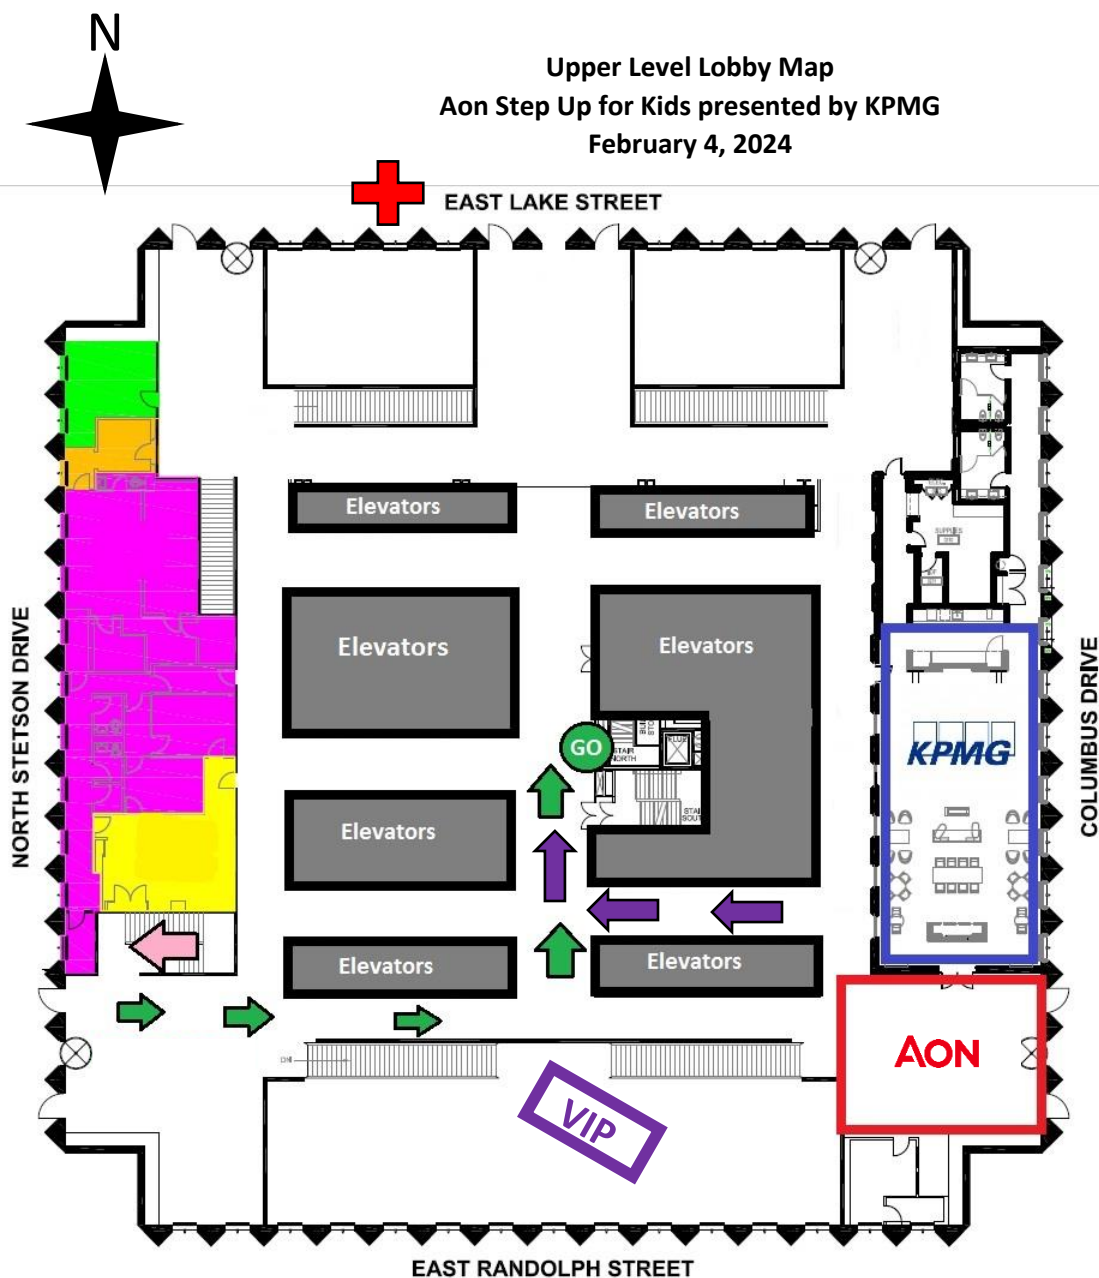

Upper Level Lobby Map
 Aon Step Up for Kids presented by KPMG
 February 4, 2024

Legend

– Path to Stairwell

– Stairway from lower lobby to 2nd level

– Ambulance located in upper lobby circle drive

– Stairwell entrance

– VIP entrance in lower level south lobby, restricted access to those with Aon or KPMG employee badge or on list

– VIP team access to stairwell